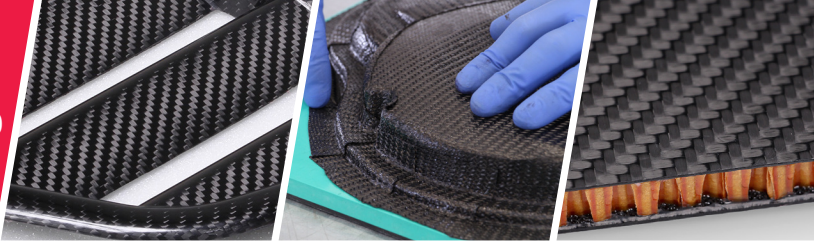

PREPREG TECHNOLOGY

XPREG® prepregs offer an unrivalled combination of industry-leading mechanical performance and cosmetic appearance at an unbeatable price-point. This is achieved by offering a streamlined portfolio of core products, produced in high volume using end-to-end UK manufacturing. XPREG® prepregs are supported by extensive mechanical data, fibre-level traceability and next-day availability on most lines.

PRICE LIST Q1 2022

Also available is a complete range of vacuum bagging equipment and consumables to ensure total compatibility and provide further single-source advantages.

COMPONENT PREPREGS

OVEN CURE

PRODUCT	ROLL LENGTH	PRICE PER SQUARE METRE						PRICE PER LINEAR METRE					
		Full Roll	25m	10m	5m	2m	1m	Full Roll	25m	10m	5m	2m	1m
XC110 Prepreg Carbon 3K 210g 2/2 Twill 1250mm	50lm	£33.37	£37.30	£39.26	£41.22	£43.18	£47.11	£41.71	£46.62	£49.08	£51.53	£53.98	£58.89
		41.04€	45.87€	48.30€	50.70€	53.12€	57.94€	51.30€	57.34€	60.37€	63.38€	66.40€	72.43€
XC110 Prepreg Carbon 12K 450g 2/2 Twill 1250mm	33lm	£45.45		£51.51	£54.54	£57.57	£60.60	£56.81		£64.39	£68.18	£71.96	£75.75
		55.90€		63.36€	67.09€	70.81€	74.54€	69.88€		79.20€	83.86€	88.51€	93.17€